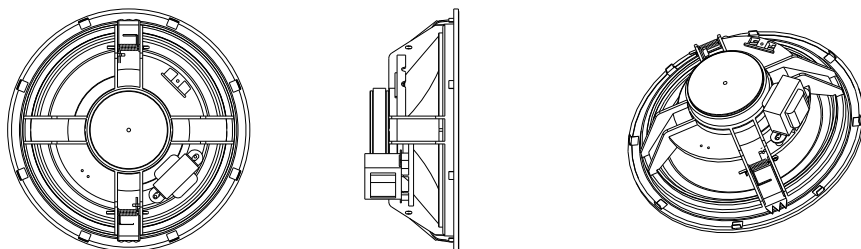

Features

- ▶ Excellent audio performance
- ▶ Easy and fast mounting to save your cost
- ▶ Fashion rimless appearance design

Specification

MODEL	C6
Power at 100V	5 / 10W
Power at 70V	2.5 / 5W
SPL(1W/1M)	92dB
Max SPL@ 1M	99dB
Freq. Response	100Hz-18KHz
Cutout Size	Dia 170mm
Product Size	Dia185x75mm(H)
Installation	Inceiling
Enclosure Material	ABS
Weight	0.7Kg
Finish	White
Speakers	6"x1 full range

Mounting

1. Cut out a hole in the ceiling.
2. Connect cable to terminal blocks.
3. Stretch the mounting clip, then put inside the hole carefully.