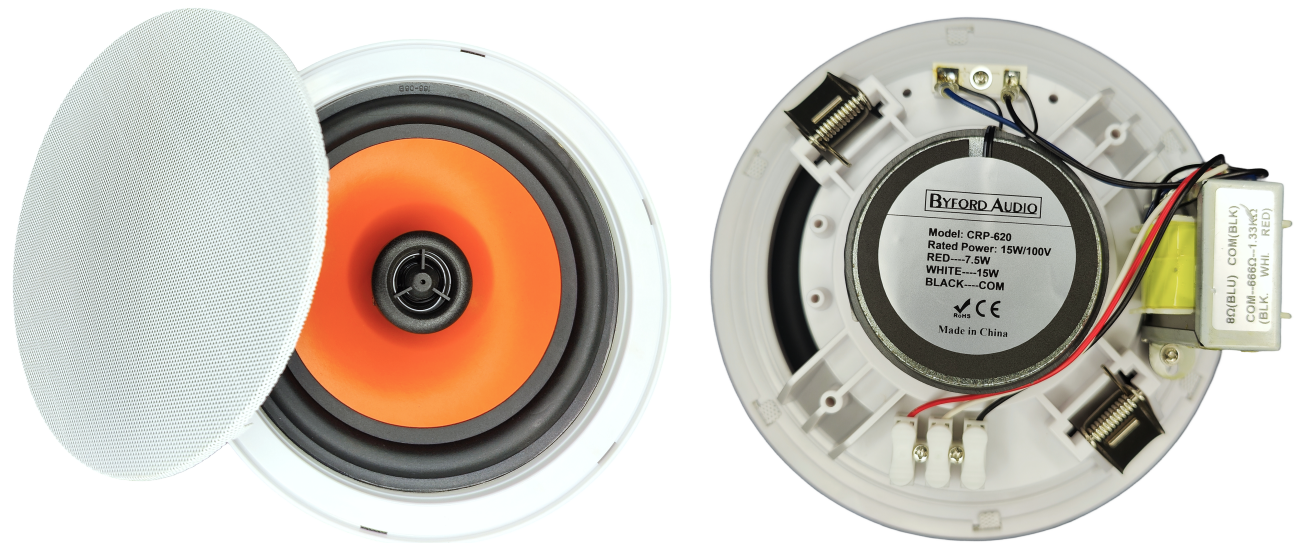

High Performance 2-way ceiling speaker

CRP-620

Features

- ▶ Elegant Rimless design
- ▶ Easy and fast installation
- ▶ Colorful Poly woofer produces smooth and natural HiFi sound
- ▶ Designed for optimal performance in a wide variety of commercial applications

Specification

MODEL	CRP-620
Power at 100V	15W /7.5W
Recommended Amplifier Power	/
Power Peak	20W at 8 ohm
SPL(1W/1M)	89dB
Max SPL@ 1M	101dB
Freq. Response	65Hz-20KHz
Cutout Size	Dia 170mm
Installation	Inceiling
Enclosure Material	ABS
Weight	1.0KG
Finish	White
Product Size	Dia 187x87mm(H)
Speakers	1" x1 (TREBLE) 6"x1(BASS)

Mounting

1. Cut out a hole in the ceiling.

2. Connect cable to terminal blocks.

3. Stretch the mounting clip, then put inside the hole carefully.