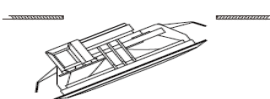

BYFORD AUDIO

CRP-830

8" Rimless 2-Way Fast Mount Ceiling Speaker

Exceptional Audio Performance

Description

The CRP 830 is an 8-inch two-way premium-sound ceiling loudspeaker which provides; wide dispersion, high efficiency, high maximum output with easy, fast installation and wide range reproduction of music and voice. It goes down to 55 Hz for deep bass effect with 90db SPL level. It consists of elegant rimless design, 8-inch coax two-way loudspeaker and internal output power matching transformer. The loudspeaker features colourful poly woofer produces smooth and natural Hi fi sound. This 2-way loudspeaker is suitable for both speech and music reproduction in shops, department stores, schools, offices, gyms, sports halls, hotels and restaurants. The appearance and neutral white colour have been selected to be unobtrusive in virtually all interiors.

Specification

MODEL	CRP-830
Power at 100V	30W /15W /7.5W
Power at 70V	15W /7.5W/3.75W
SPL(1W/1M)	90dB
Max SPL@ 1M	104dB
Freq. Response	50Hz-20KHz
Cutout Size	Dia 210mm
Installation	Inceiling
Enclosure Material	ABS
Weight	1.25KG
Color	White
Product Size	Dia 235x104mm(H)
Speakers	1" x1 (TREBLE) 8"x1(BASS)