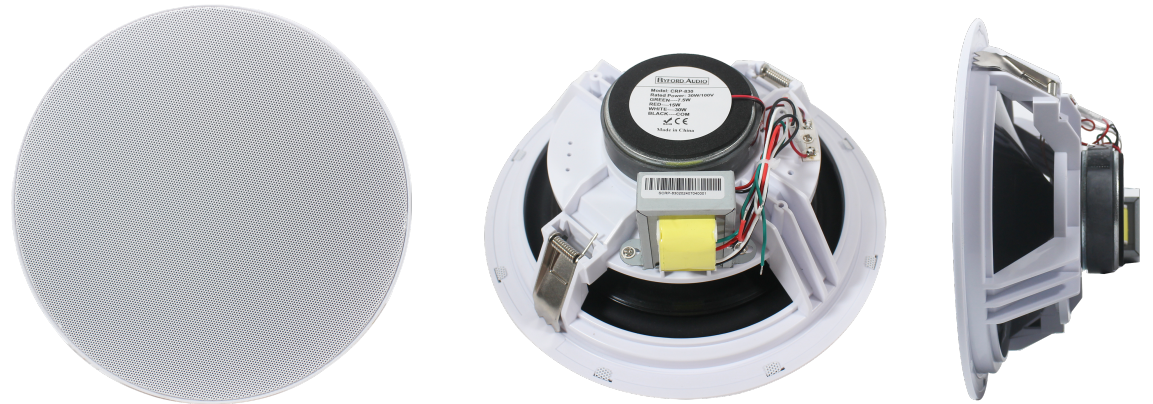

High Performance 2-way ceiling speaker

CRP-830

Features

- ▶ Elegant Rimless design
- ▶ Easy and fast installation
- ▶ Colorful Poly woofer produces smooth and natural HiFi sound
- ▶ Designed for optimal performance in a wide variety of commercial applications

Specification

MODEL	CRP-830
Power at 100V	30W /15W /7.5W
Power at 70V	15W /7.5W/3.75W
SPL(1W/1M)	90dB
Max SPL@ 1M	104dB
Freq. Response	50Hz-20KHz
Cutout Size	Dia 210mm
Installation	Inceiling
Enclosure Material	ABS
Weight	1.25KG
Color	White
Product Size	Dia 235x104mm(H)
Speakers	1" x1 (TREBLE) 8"x1(BASS)

Mounting

1. Cut out a hole in the ceiling.

2. Connect cable to terminal blocks.

3. Stretch the mounting clip, then put inside the hole carefully.