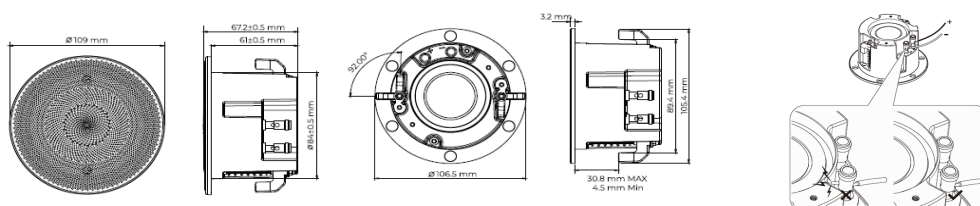

Dimensions

Specifications are subject to be changed without notice.