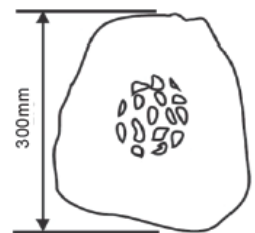

Dimension & Cabling

Specifications are subject to be changed without notice.