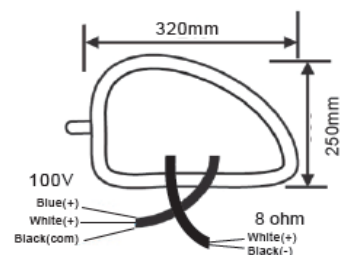

Dimension & Cabling

Specifications are subject to be changed without notice.