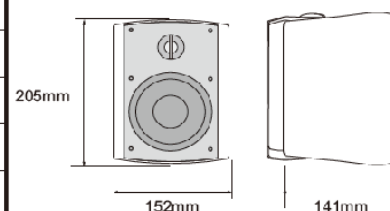

### Specification

Model	WM-4
Rated Power	20W
Sensitivity	91dB
Max. SPL	104dB
Frequency Response	100-18KHz
Speaker Drivers	4.5 inch full range speaker
Installation	Wall mounted
Line Input	100V/70V
Product Size	152x141x205
Enclosure Material	ABS
Net Weight	2.3 Kg
Color	White/Black

### Dimension